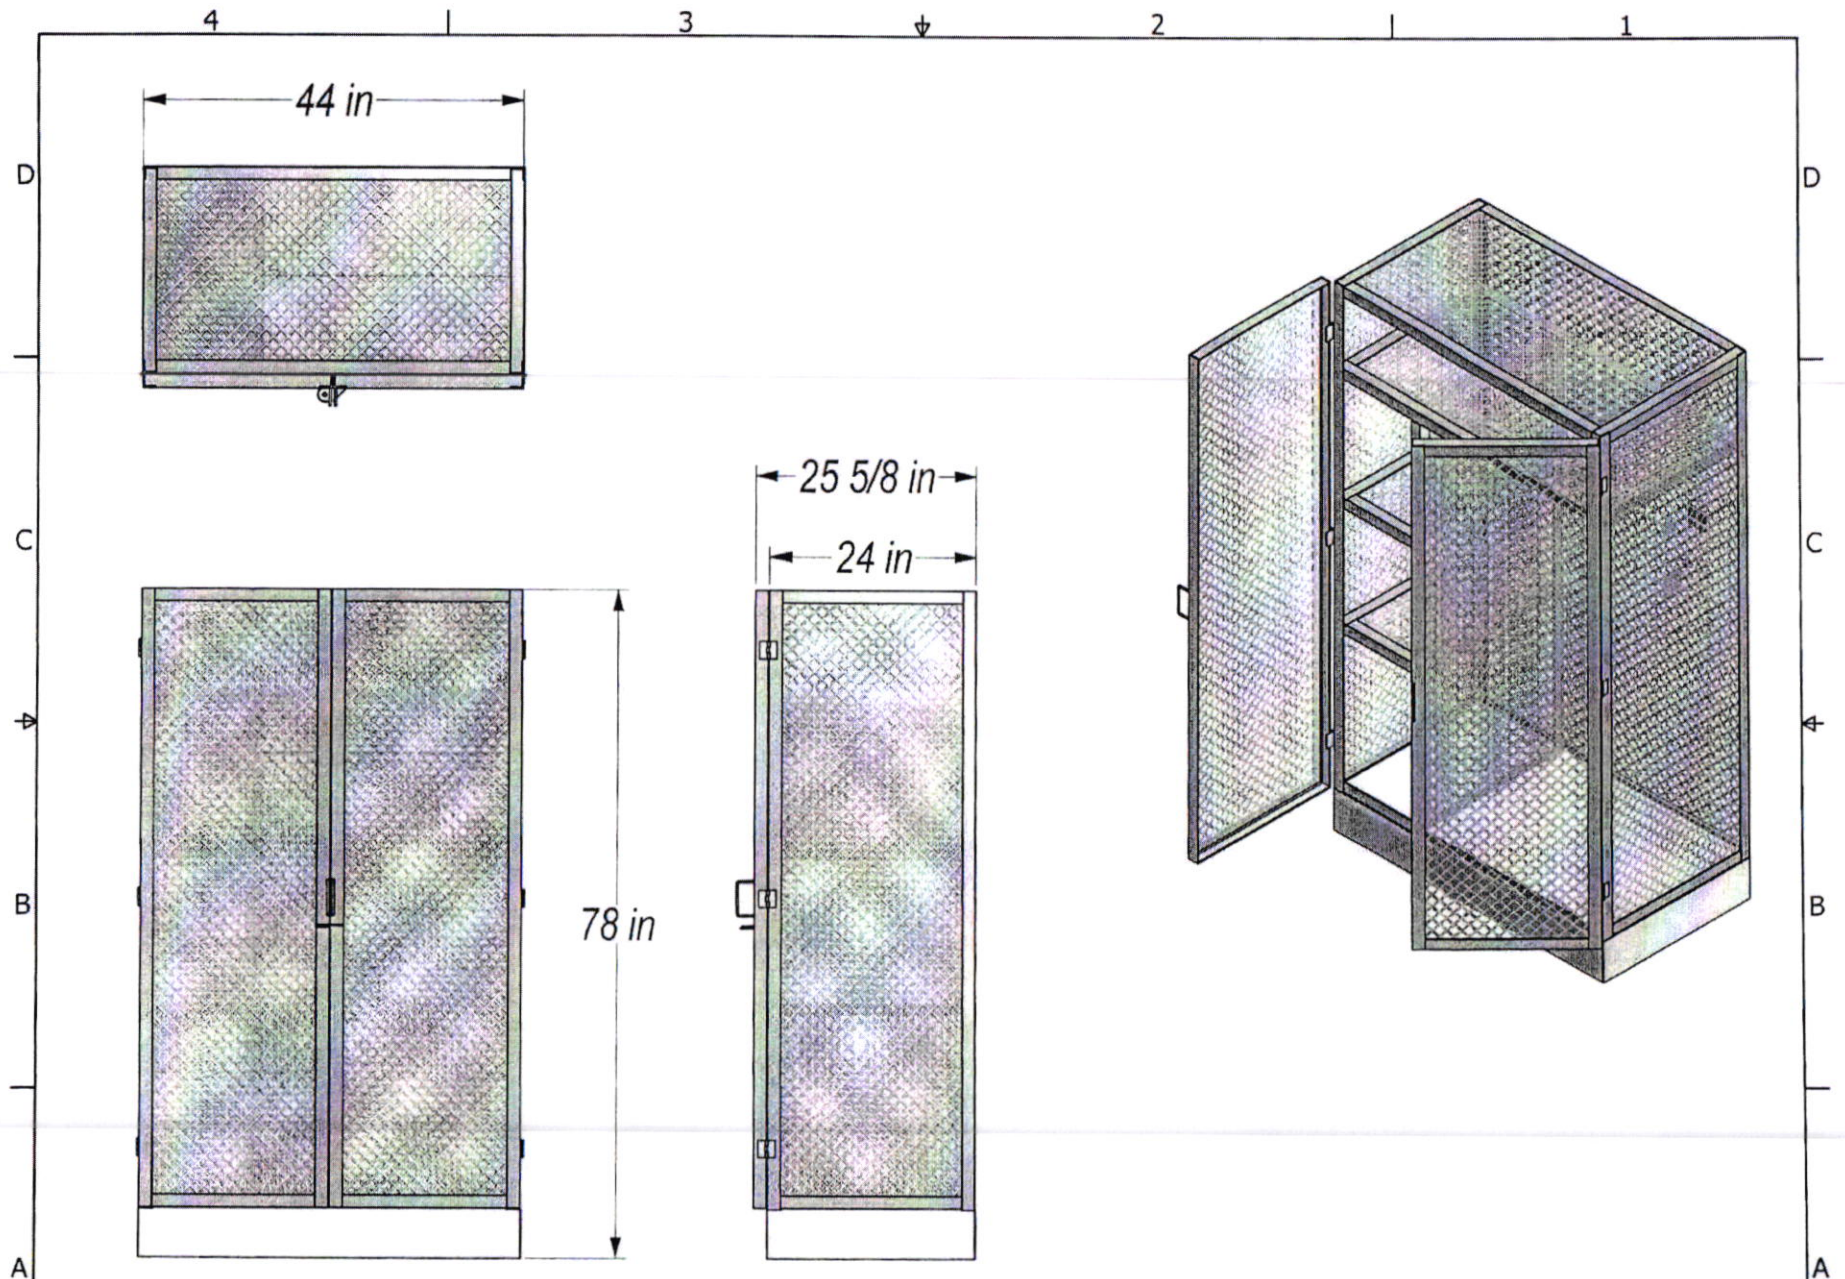

DETAIL A
SCALE 1

****NOTE****
Color-TBD

Unit Includes:
 --2 Small Shelves
 --1 Top Shelf
 --4 Coat Hooks
 -- 1 Clothes Rod

Draftsman
Duren, J

DATE CREATED
8/28/2019

CUSTOMER
Arkansas State Military Dept.

ID #
1174

SHEET 2 OF 3

ITEM DESCRIPTION 78"x44"x24" Locker

Draftsman
Duren, J

DATE CREATED
8/28/2019

CUSTOMER
Arkansas State Military Dept.

ID #
1174

SHEET 1 OF 3

ITEM DESCRIPTION 78"x44"x24" Locker